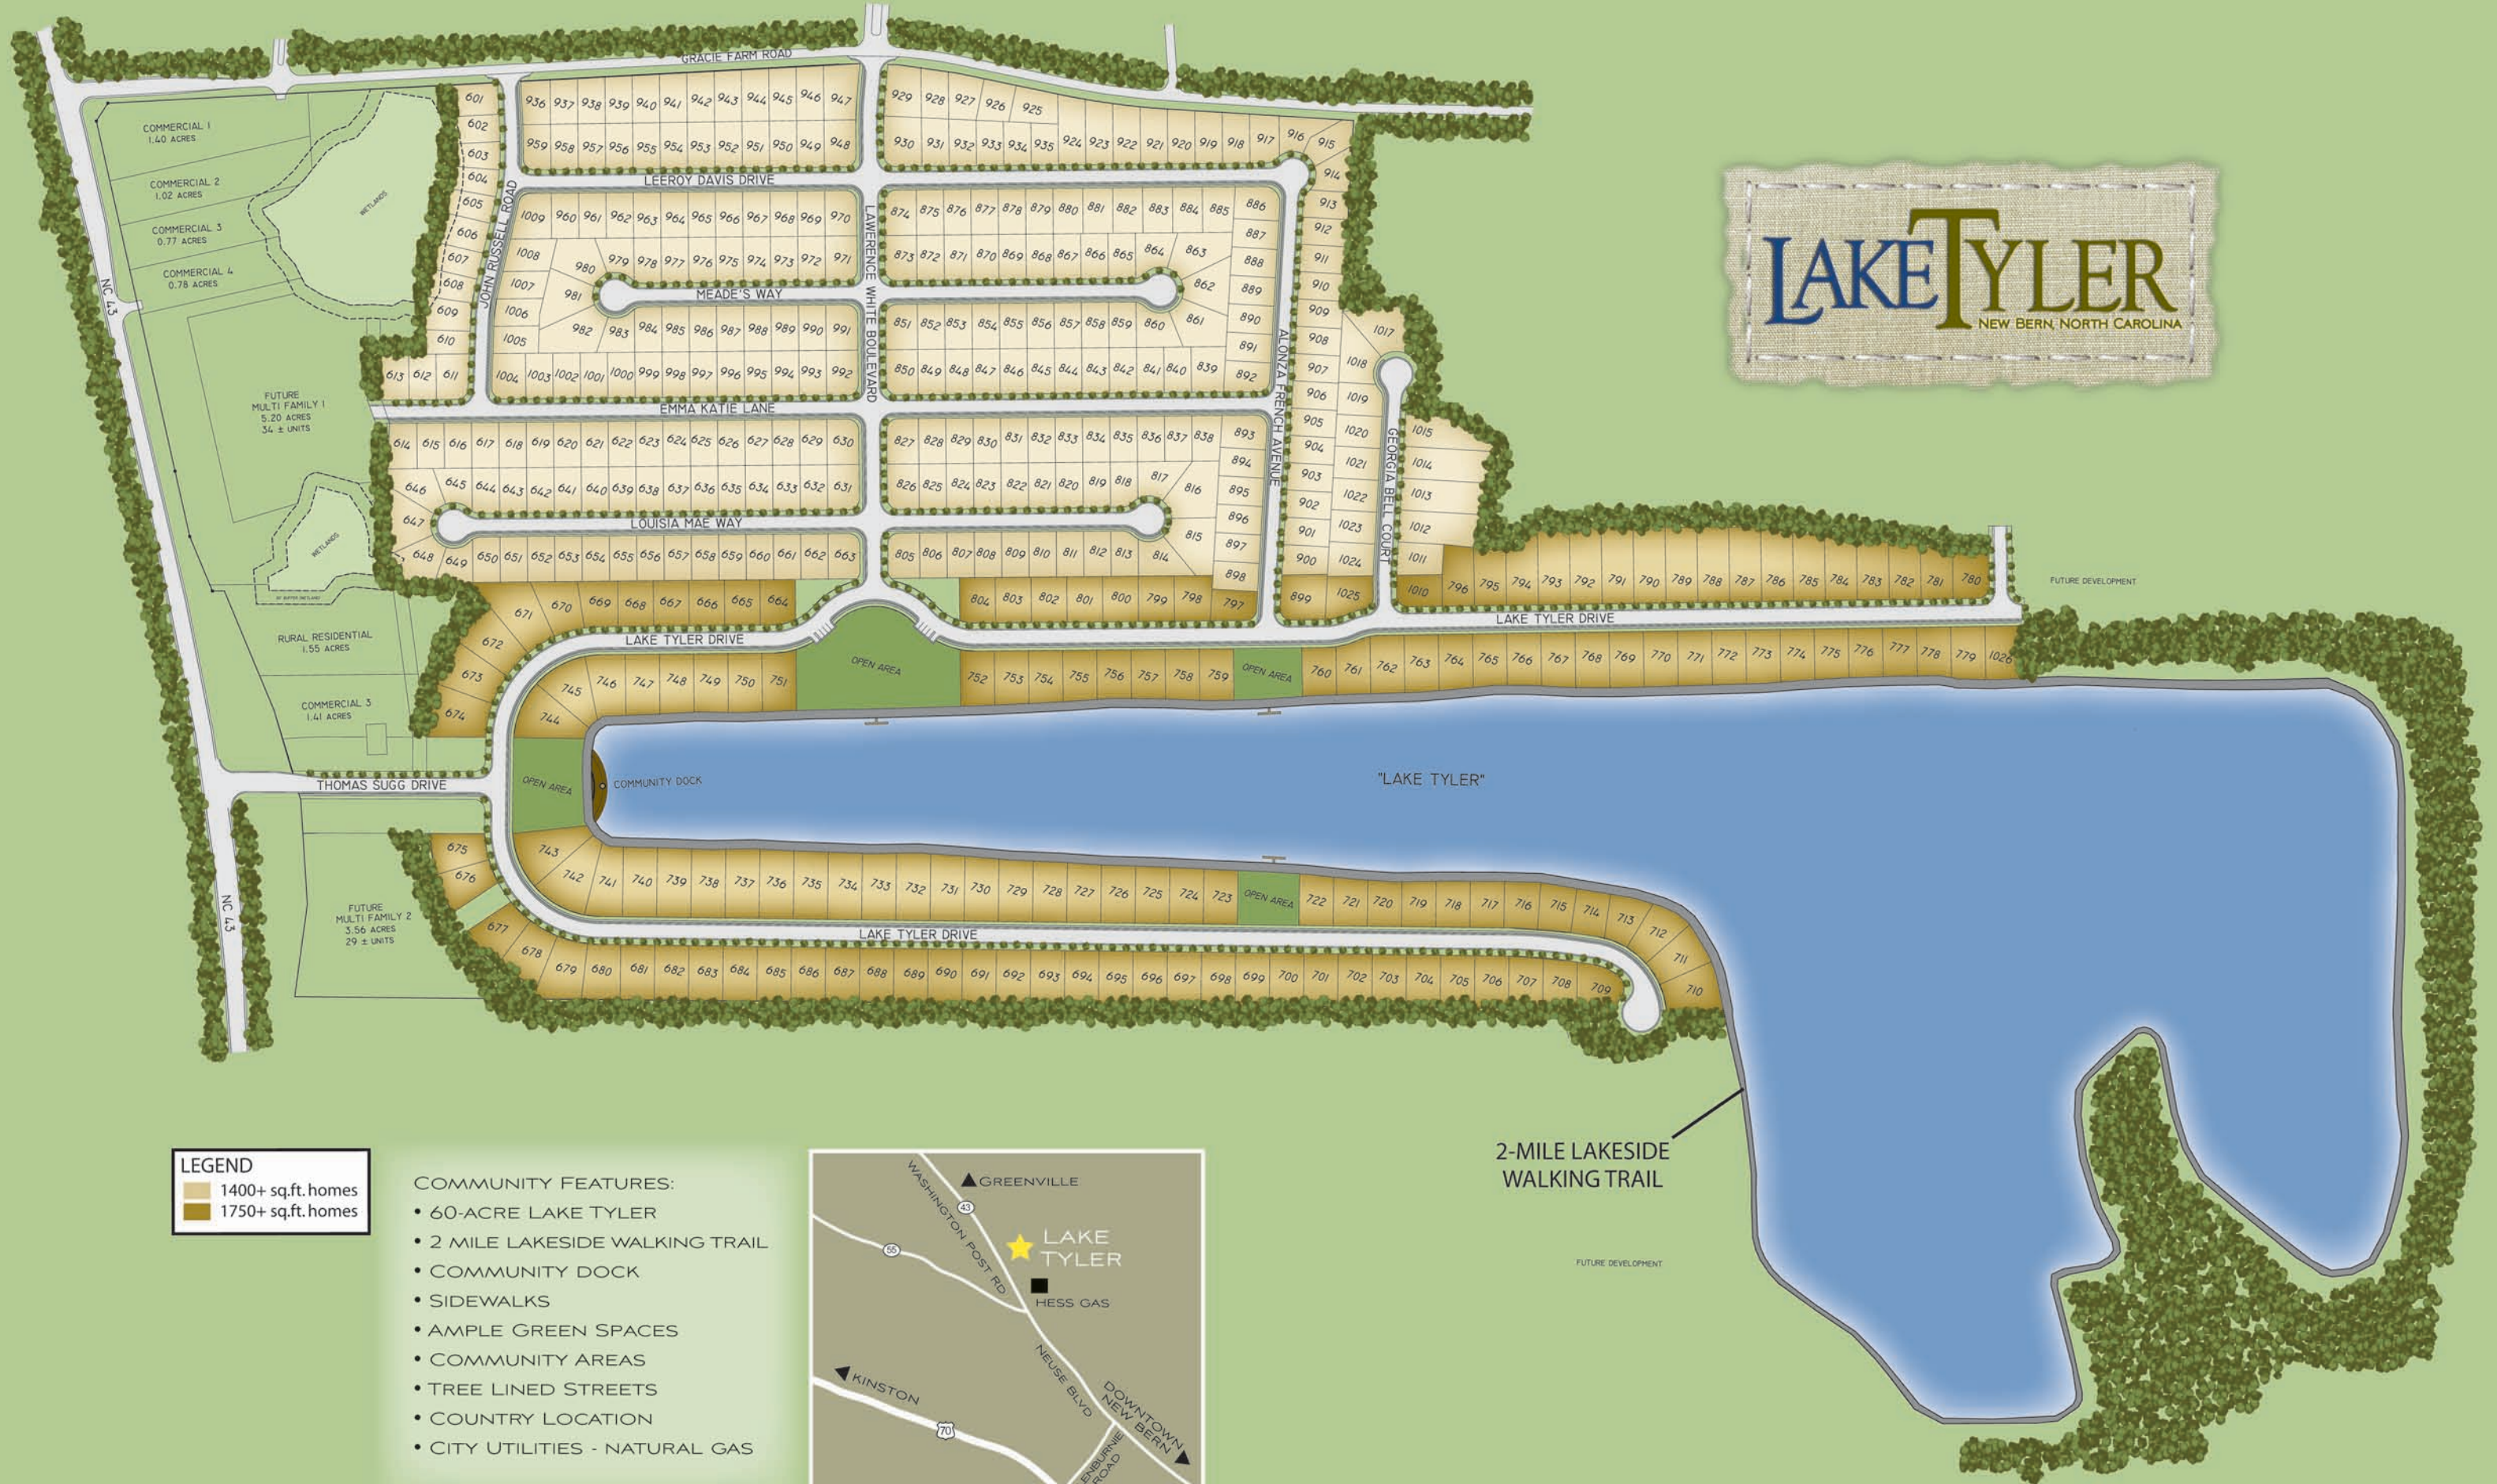

# LAKE TYLER

NEW BERN, NORTH CAROLINA

**LEGEND**

- 1400+ sq.ft. homes
- 1750+ sq.ft. homes

- COMMUNITY FEATURES:**
- 60-ACRE LAKE TYLER
  - 2 MILE LAKESIDE WALKING TRAIL
  - COMMUNITY DOCK
  - SIDEWALKS
  - AMPLE GREEN SPACES
  - COMMUNITY AREAS
  - TREE LINED STREETS
  - COUNTRY LOCATION
  - CITY UTILITIES - NATURAL GAS

2-MILE LAKESIDE WALKING TRAIL

Artist's rendering subject to change at full discretion of the developers.